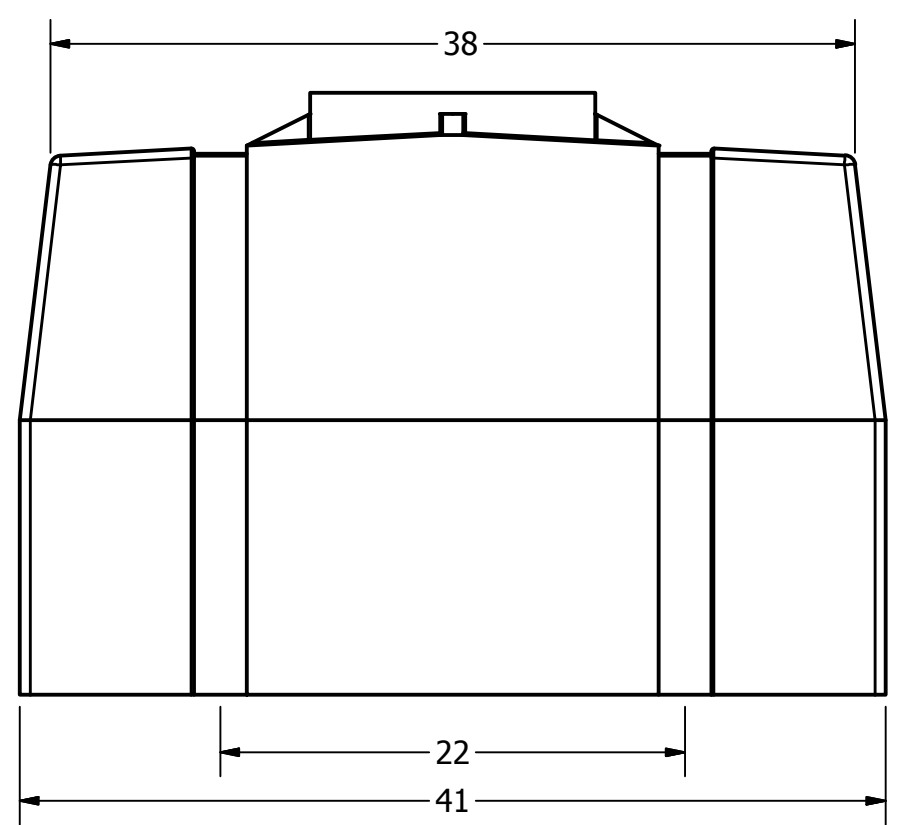

SECTION A-A

Heritage Products (866) 839-1866
Sales@heritagepro.com

DRAWN	Liv Oltean	7/10/2014	TITLE 100 GALLON LOAF TANK		
CHECKED					
QA					
MFG					
APPROVED			SIZE		REV
			B		A
			SCALE: 1/16		SHEET 1 OF 1
				HPTC-43611-NW	