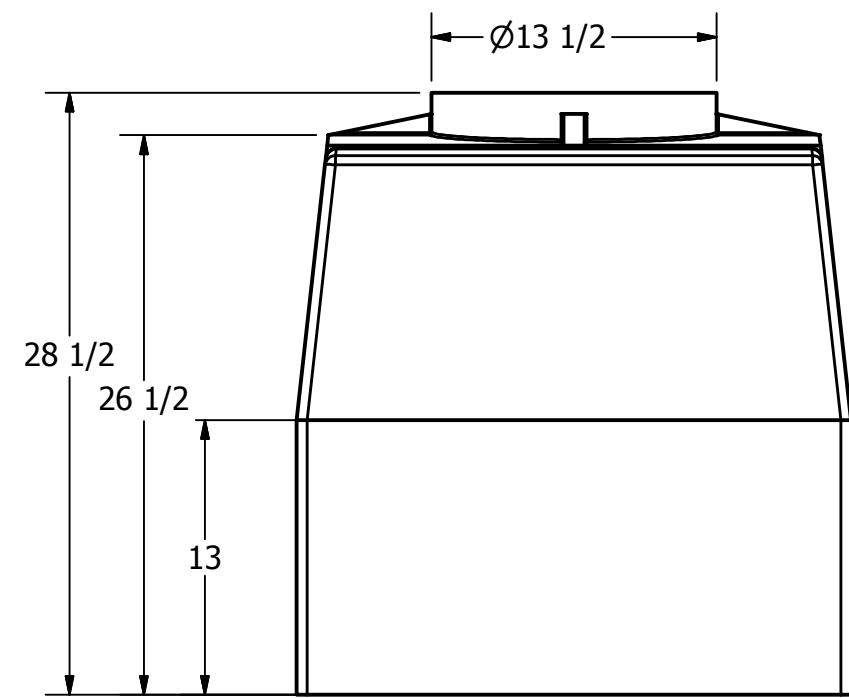

SECTION A-A

Heritage Products (866) 839-1866
Sales@heritagepro.com

DRAWN	Liv Oltean	7/10/2014	TITLE 100 GALLON LOAF TANK		
CHECKED					
QA					
MFG					
APPROVED			SIZE		REV
			B		A
			SCALE: 1/16		SHEET 1 OF 1
				HPTC-43611-NW	